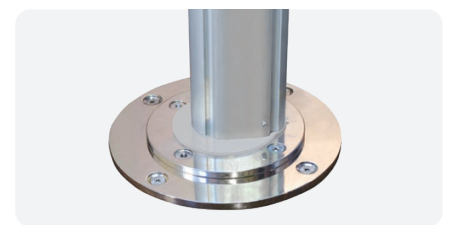

Stainless steel base plate

An optional base plate increases the strength of an umbrella installation and makes it easy to remove. *(A base plate is required for installation on any composite deck or when installing a 4.5m Octagonal Riviera to any wooden deck or concrete patio).*