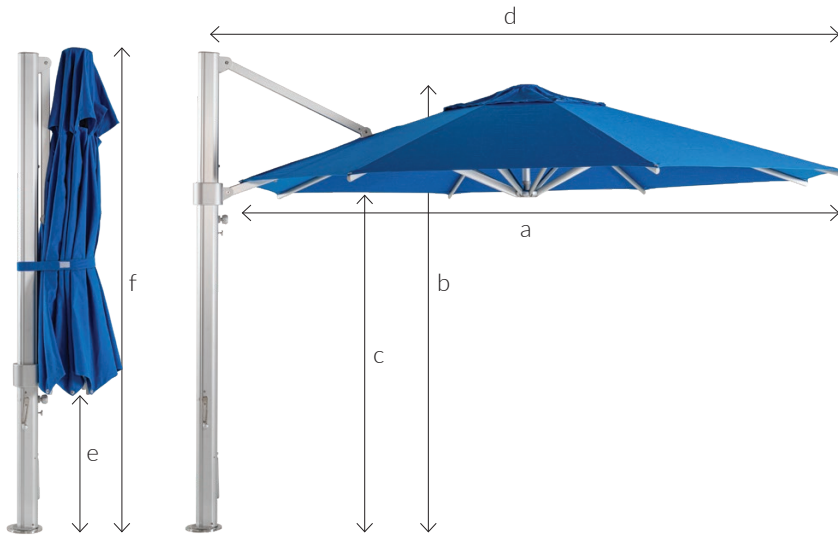

Generous canopy tilt adjustment

The infinite tilt function ensures protection even against low-angling sun. Install the Riviera with its back to the early or late sun, slide the canopy down and enjoy full use of your outdoor space.

A strong, durable cantilever umbrella freestanding base with hidden internal wheels and adjustable locking feet. Weighs up to 180kg when fully loaded with gravel.

Freestanding half base

This clever freestanding base design provides more usable space under the umbrella. Weighs 230kg once filled with 8 x 50x50cm pavers. NZ pat app no. 768055

Stainless steel base plate

An optional base plate increases the strength of an umbrella installation and makes it easy to remove. *(A base plate is required for installation on any composite deck or when installing a 4.5m Octagonal Riviera to any wooden deck or concrete patio).*

Specifications & technical information

	3.5m Octagonal	4m Octagonal	4.5m Octagonal	3m Square
Dimensions of open umbrella				
a: Width of canopy (cm)	1350 ^Ø	1400 ^Ø	1450 ^Ø	300x300
b: Height to top of umbrella (cm)	270	270	270	285
c: Canopy edge height (cm)	210	210	210	210
d: Spigot centre to canopy edge (cm)	350	405	450	330
Canopy shade area (m2)	8.7	11.3	14.3	9
Dimensions of closed umbrella				
e: Closed ground clearance (cm)	105	80	55	65
f: Maximum height when closed (cm)	290	290	290	290
Closes above tables?	Yes	Yes	No	No
Wind rating guide				
Installed wind rating ²	60kph	50kph	30kph	50kph
Freestanding Base rating ²	40kph	30kph	Not advised	40kph