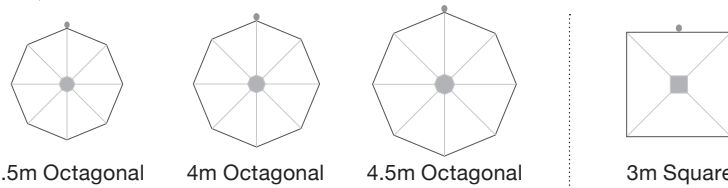

Specifications & technical information

	3.5m Octagonal	4m Octagonal	4.5m Octagonal	3m Square
Dimensions of open umbrella				
a: Width of canopy (cm)	1350 ^Ø	1400 ^Ø	1450 ^Ø	300x300
b: Height to top of umbrella (cm)	270	270	270	285
c: Canopy edge height (cm)	210	210	210	210
d: Spigot centre to canopy edge (cm)	350	405	450	330
Canopy shade area (m2)	8.7	11.3	14.3	9
Dimensions of closed umbrella				
e: Closed ground clearance (cm)	105	80	55	65
f: Maximum height when closed (cm)	290	290	290	290
Closes above tables?	Yes	Yes	No	No
Wind rating guide				
Installed wind rating ²	60kph	50kph	30kph	50kph
Freestanding Base rating ²	40kph	30kph	Not advised	40kph