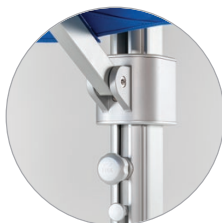

Matte Black Frame

Matte Silver Frame

Riviera features

Strength & beauty + quality components

Strong and stylish anodised aluminium mast, arms, components, and trim, complete with a beautiful polished stainless steel winder handle and installation fittings.