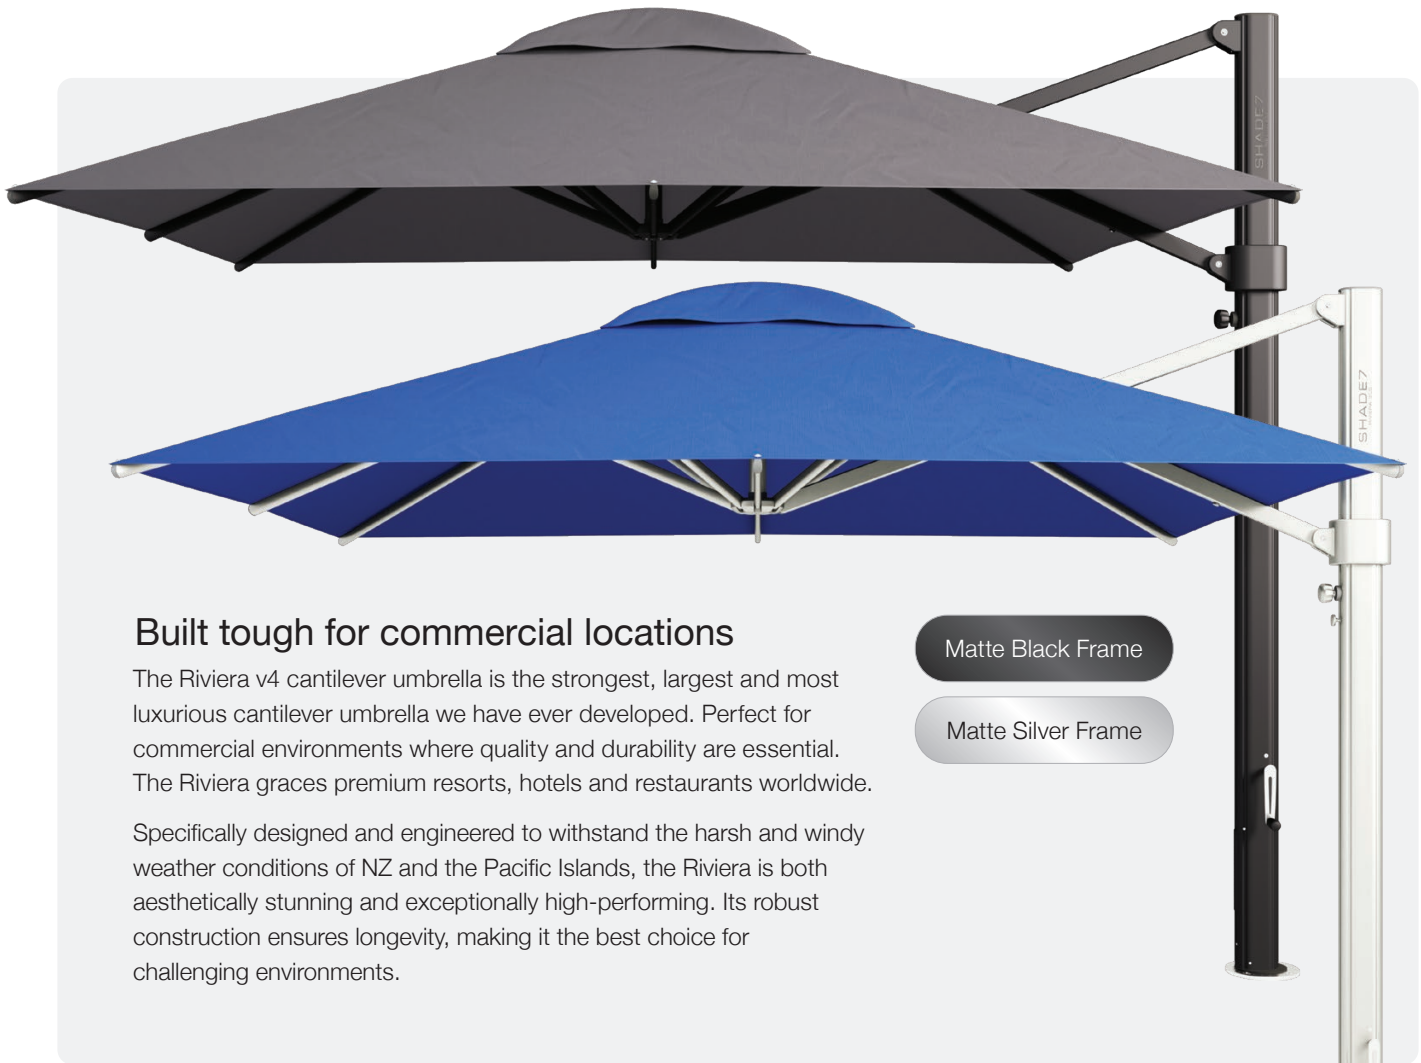

Built tough for commercial locations

The Riviera v4 cantilever umbrella is the strongest, largest and most luxurious cantilever umbrella we have ever developed. Perfect for commercial environments where quality and durability are essential. The Riviera graces premium resorts, hotels and restaurants worldwide.

Specifically designed and engineered to withstand the harsh and windy weather conditions of NZ and the Pacific Islands, the Riviera is both aesthetically stunning and exceptionally high-performing. Its robust construction ensures longevity, making it the best choice for challenging environments.

Matte Black Frame

Matte Silver Frame

Riviera features

Strength & beauty + quality components

Strong and stylish anodised aluminium mast, arms, components, and trim, complete with a beautiful polished stainless steel winder handle and installation fittings.

Generous canopy tilt adjustment

The infinite tilt function ensures protection even against low-angling sun. Install the Riviera with its back to the early or late sun, slide the canopy down and enjoy full use of your outdoor space.

360° rotation for all day shade

360° rotation and 24 locking positions enable you to rotate the umbrella to provide shade and UV protection as the sun moves throughout the day.

Made to last - premium marine grade materials

The combination of 20 micron anodised aluminium and 316 stainless steel make this umbrella incredibly strong, durable and long lasting. This is NZ's best quality tilting cantilever.

Wind rated up to 60kph

Premium engineering and construction. Built by Kiwis for NZ coastal conditions, the Riviera will give you quality shade and enhance your outdoor living experience for many years.