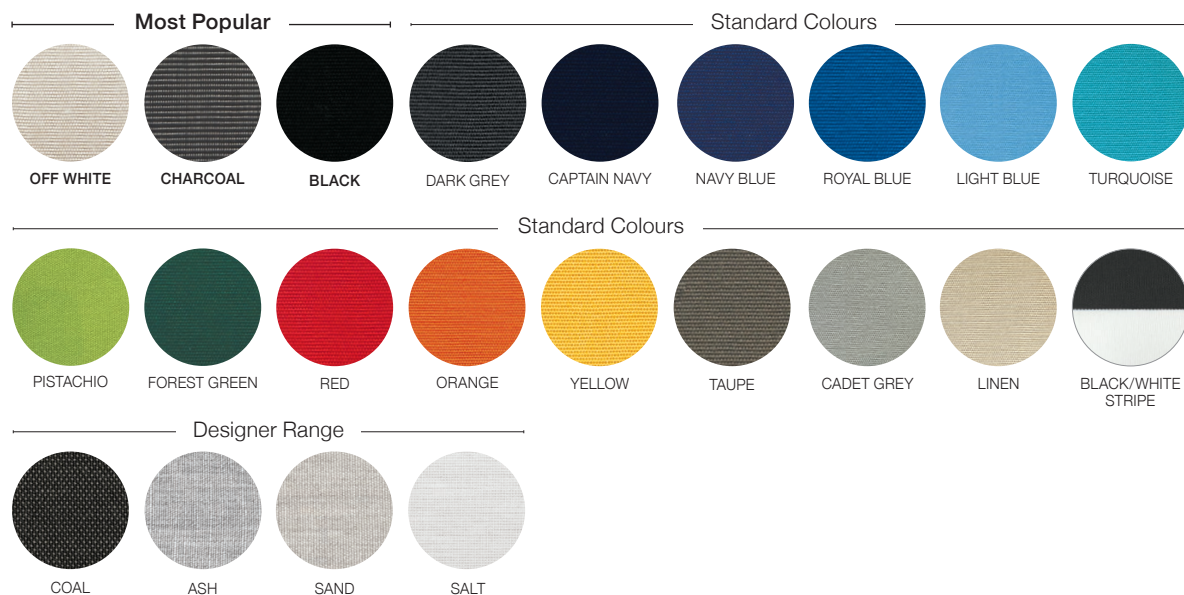

Fabric colours (Fabric colours may vary slightly from printed swatches shown).